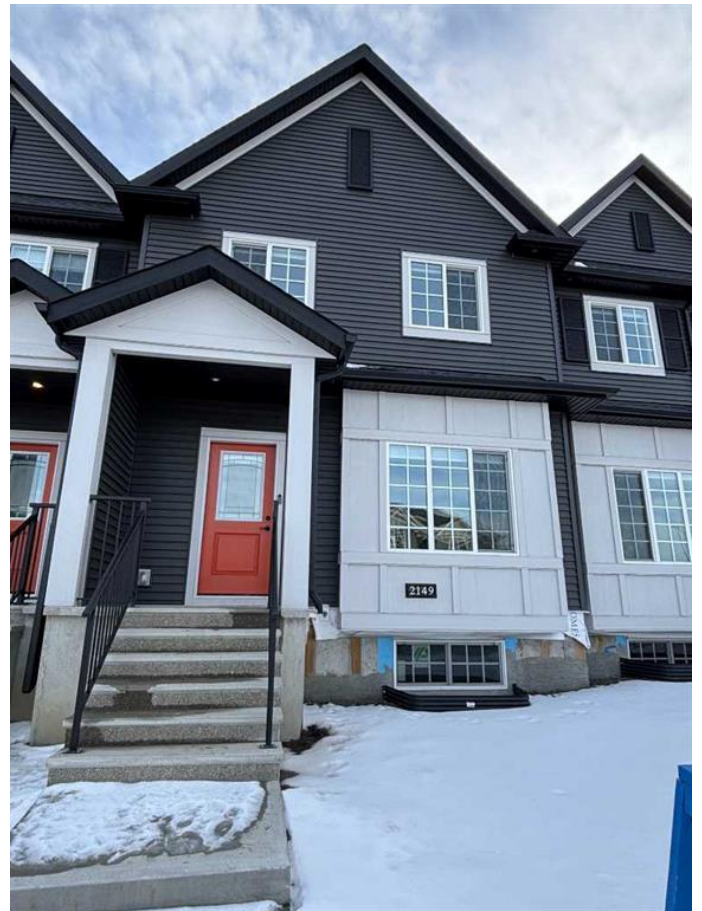

\$498,000 - 2145 Bayview Drive Sw, Airdrie

MLS® #A2166035

\$498,000

3 Bedroom, 3.00 Bathroom, 1,170 sqft
Residential on 0.05 Acres

Bayview., Airdrie, Alberta

Welcome to the Old Castle Model. McKee's beautiful well designed street town homes with no condo fees! This well designed townhome is ideal for first time home buyers or even as an investment. This lovely interior unit comes with 3 bedroom and 2.5 bathrooms with spacious rooms and tons of natural light to accompany all the spaces. Each unit includes a double detached rear garage. The units are currently under construction with a proposed completion date of mid December. You can call your favorite realtor or visit our Bayview show home for more info.

Built in 2024

Essential Information

MLS® #	A2166035
Price	\$498,000
Bedrooms	3
Bathrooms	3.00
Full Baths	2
Half Baths	1
Square Footage	1,170
Acres	0.05
Year Built	2024
Type	Residential
Sub-Type	Row/Townhouse
Style	2 Storey
Status	Active

Community Information

Address 2145 Bayview Drive Sw
Subdivision Bayview.
City Airdrie
County Airdrie
Province Alberta
Postal Code T4B 5N3

Amenities

Parking Spaces 2
Parking Double Garage Detached
of Garages 2